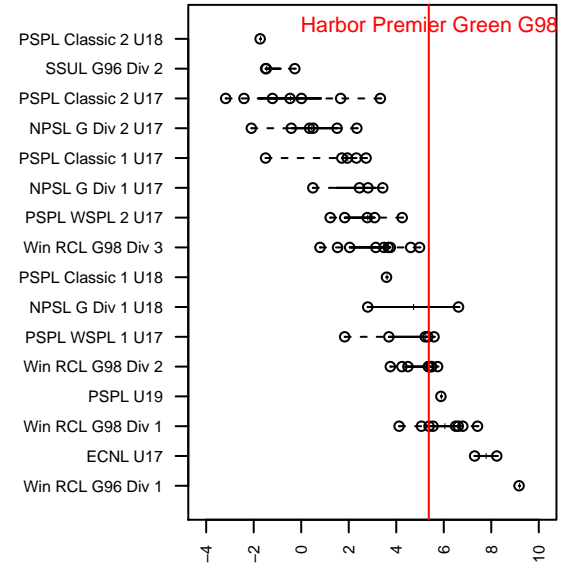

## Harbor Premier Green G98

Harbor FC  
 Gig Harbor, WA  
 G98 total strength=1659  
 attack=23.41 defense=16.46  
 fall league = Win RCL G98 Div 2

alt names used:  
 Harbor Premier G98 Green A  
 Harbor Premier G98 Green  
 HARBOR PREMIER 98 (WA)  
 HARBOR PREMIER 98 (WA)  
 Harbor Premier G98 Green  
 Harbor Premier G98  
 HARBOR PREMIER 98 (WA)  
 Harbor Premier G98 Green A  
 Harbor Premier G98 Green A

**Harbor Premier Green G98**  
 Dots are actual minus expected GF (blue circles) and GA (red triangles).  
 Blue line is smoothed change in attack strength. Red is smoothed change in defense strength.

**attack and defense variance (black dot)  
relative to other teams  
and top 10 in region**

**attack and defense rating  
relative to others at age  
and all opponents in last 13 months**

**Performance relative to 13 month average**