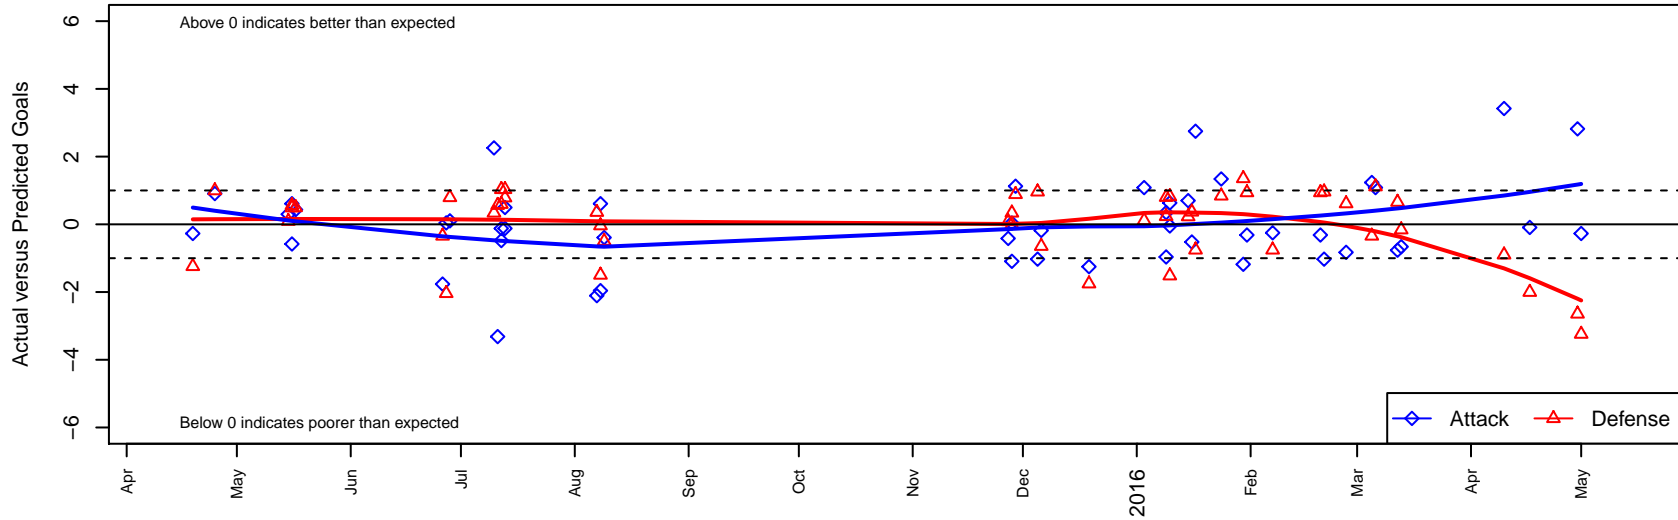

## Harbor Premier Green G98

Harbor FC  
 Gig Harbor, WA  
 G98 total strength=1659  
 attack=23.41 defense=16.46  
 fall league = Win RCL G98 Div 2

alt names used:  
 Harbor Premier G98 Green A  
 Harbor Premier G98 Green  
 HARBOR PREMIER 98 (WA)  
 HARBOR PREMIER 98 (WA)  
 Harbor Premier G98 Green  
 Harbor Premier G98  
 HARBOR PREMIER 98 (WA)  
 Harbor Premier G98 Green A  
 Harbor Premier G98 Green A

**Harbor Premier Green G98**  
 Dots are actual minus expected GF (blue circles) and GA (red triangles).  
 Blue line is smoothed change in attack strength. Red is smoothed change in defense strength.

**attack and defense variance (black dot)  
relative to other teams  
and top 10 in region**

**attack and defense rating  
relative to others at age  
and all opponents in last 13 months**

**Performance relative to 13 month average**