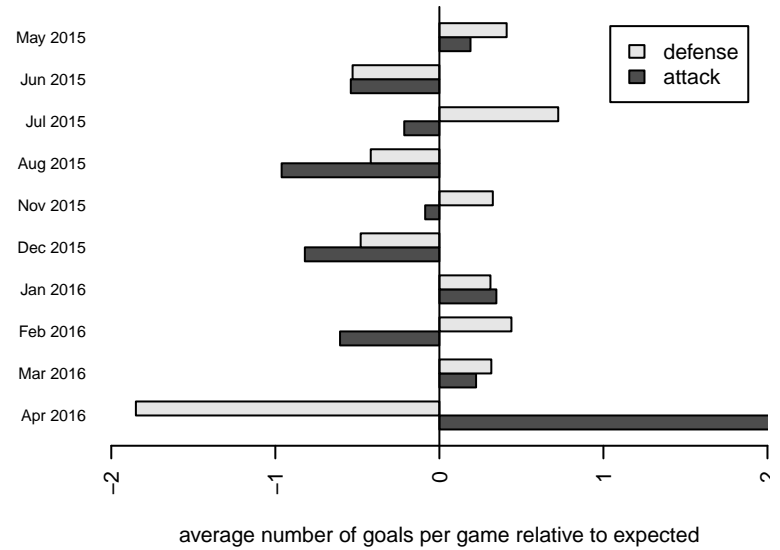

Performance relative to 13 month average