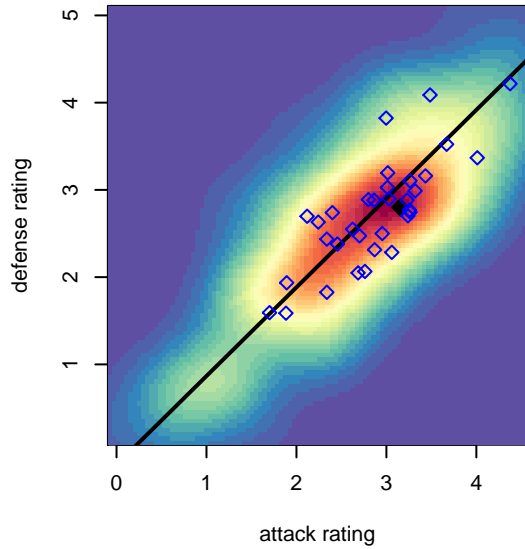

## Harbor Premier Green G98

Harbor FC  
 Gig Harbor, WA  
 G98 total strength=1659  
 attack=23.41 defense=16.46  
 fall league = Win RCL G98 Div 2

alt names used:  
 Harbor Premier G98 Green A  
 Harbor Premier G98 Green  
 HARBOR PREMIER 98 (WA)  
 HARBOR PREMIER 98 (WA)  
 Harbor Premier G98 Green  
 Harbor Premier G98  
 HARBOR PREMIER 98 (WA)  
 Harbor Premier G98 Green A  
 Harbor Premier G98 Green A

**Harbor Premier Green G98**  
 Dots are actual minus expected GF (blue circles) and GA (red triangles).  
 Blue line is smoothed change in attack strength. Red is smoothed change in defense strength.

**attack and defense variance (black dot)  
relative to other teams  
and top 10 in region**

**attack and defense rating  
relative to others at age  
and all opponents in last 13 months**

**Performance relative to 13 month average**